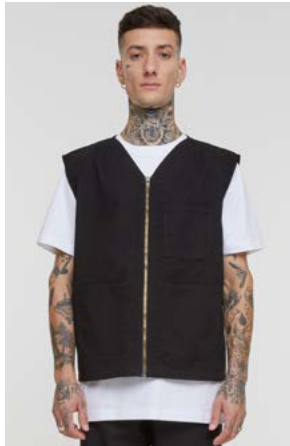

MEN

TB6636

ORGANIC COTTON VEST

**URBAN
CLASSICS**

COLLECTION
SPRING | SUMMER 2024

BLACK