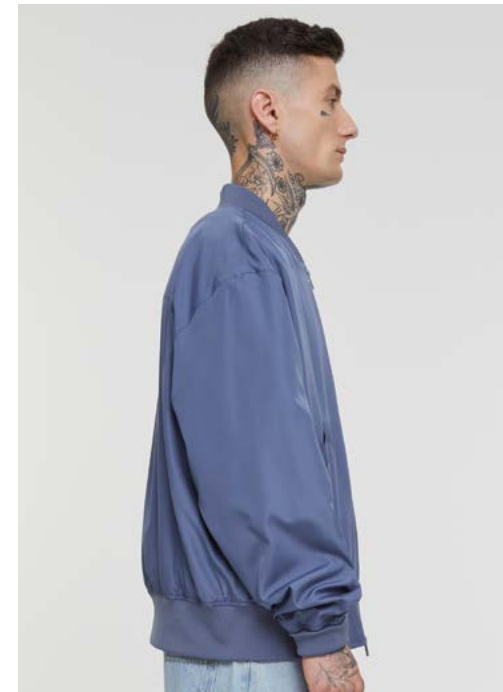

MEN

TB6637

RECYCLED BOMBER JACKET

URBAN CLASSICS

COLLECTION
SPRING | SUMMER 2024