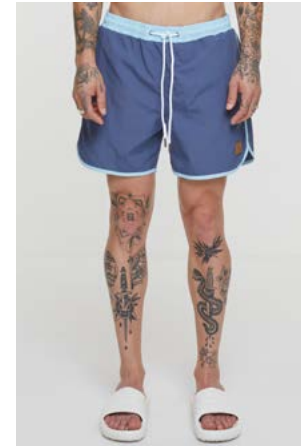

VINTAGEBLUE/
OCEANBLUE