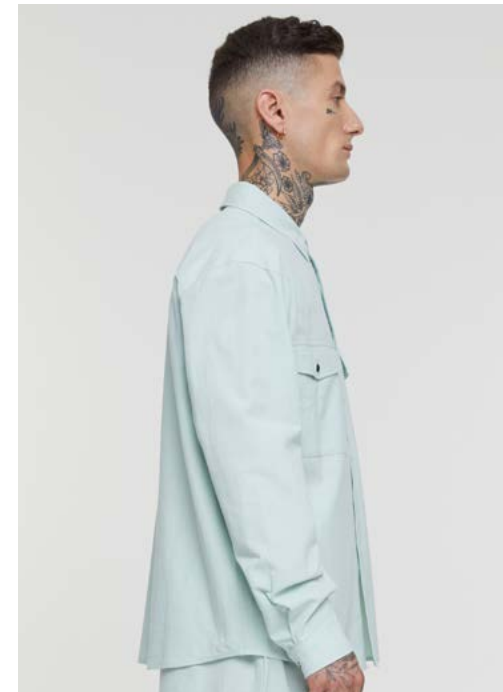

MEN

TB6410

BASIC CREPE SHIRT

**URBAN
CLASSICS**

COLLECTION
SPRING | SUMMER 2024