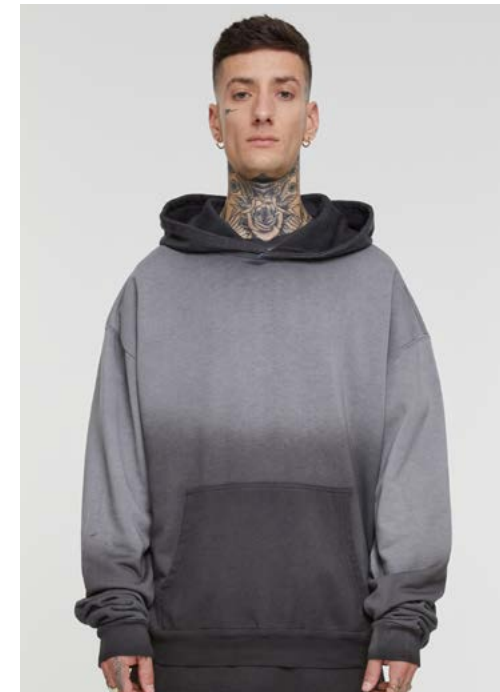

MEN

TB6414

SUN BLEACHED HOODY

URBAN CLASSICS

COLLECTION
SPRING | SUMMER 2024