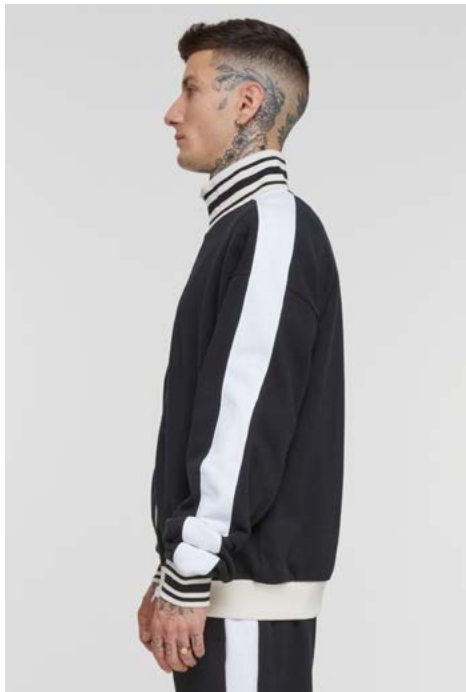

BLACK

FROSTMINT

MEN

TB6618

RETRO TRACK JACKET

**URBAN
CLASSICS**

COLLECTION
SPRING | SUMMER 2024

BLACK