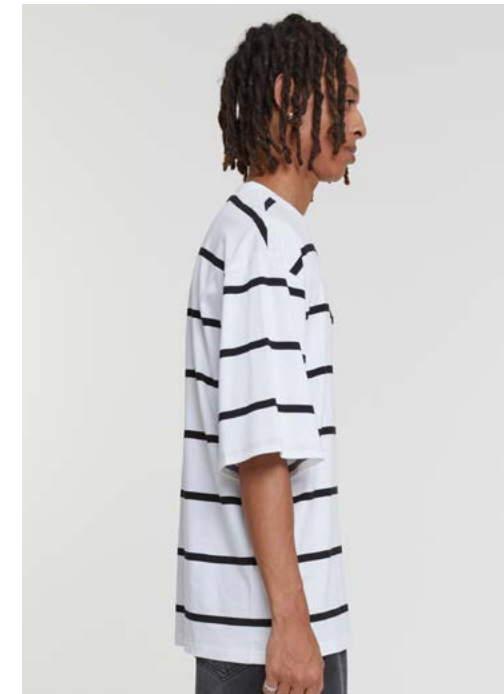

OVERSIZED SLEEVE MODERN STRIPE TEE

COLLECTION
SPRING | SUMMER 2024

WHITE/LEMONADEPINK

WHITE/OCEANBLUE

WHITE/NAVY

WHITE/BLACK

MEN

TB6637