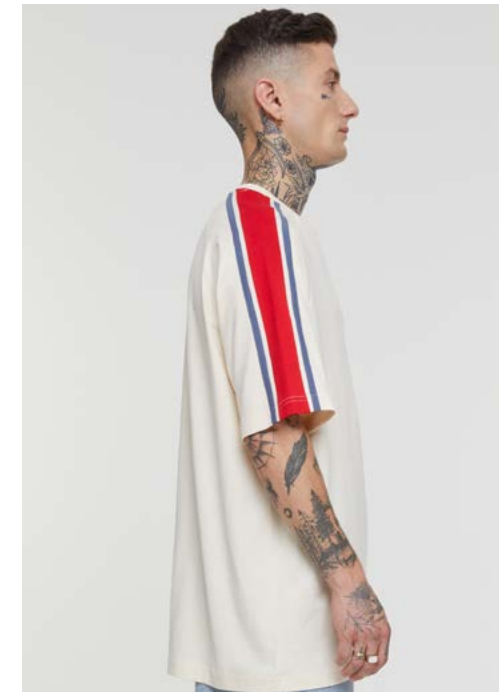

TB6419

RAGLAN RACER TEE

**URBAN
CLASSICS**

COLLECTION
SPRING | SUMMER 2024

WHITESAND

MEN

TB4150

VISCOSE AOP RESORT SHIRT