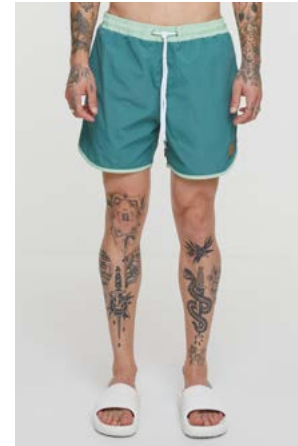

RETRO SWIMSHORTS

URBAN CLASSICS

COLLECTION
SPRING | SUMMER 2024

LAVENDER/WHITE

VINTAGEBLUE/
OCEANBLUE

PALELEAF/
VINTAGREEN

MEN

TB6396