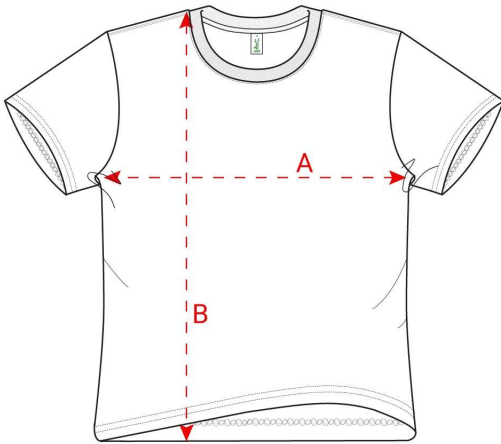

Size spec

BAM01 Bamboo Jersey T-Shirt

Size	Width (A)		Length (B)	
	cm	inch	cm	inch
S	50	19½	69	27¼
M	53	20¾	72	28¼
L	56	22	74	29
XL	59	23¼	75	29½
2XL	62	24½	76	30

Fibre composition: 70% Bamboo-Derived Viscose, 30% Organic Cotton
 Country of origin: Turkey
 HS code: 6109 1000 10