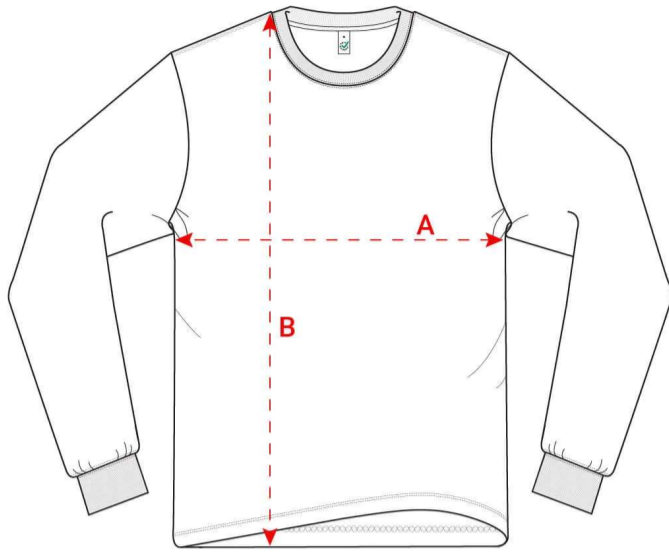

Size spec

EP185L

Earth Positive Premium Long Sleeve T-shirt

Size	Width (A)		Length (B)	
	cm	inch	cm	inch
XS	47	18 ½	68	26 ¾
S	50	19 ¾	70	27 ½
M	53	20 ¾	72	28 ¼
L	56	22	74	29 ¼
XL	60	23 ½	76	30 ½
2XL	64	25 ¼	78	30 ¾
3XL	68	26 ¾	80	31 ½

Fibre composition: 100% Organic Cotton
Country of origin: India
HS code: 6109 1000 10