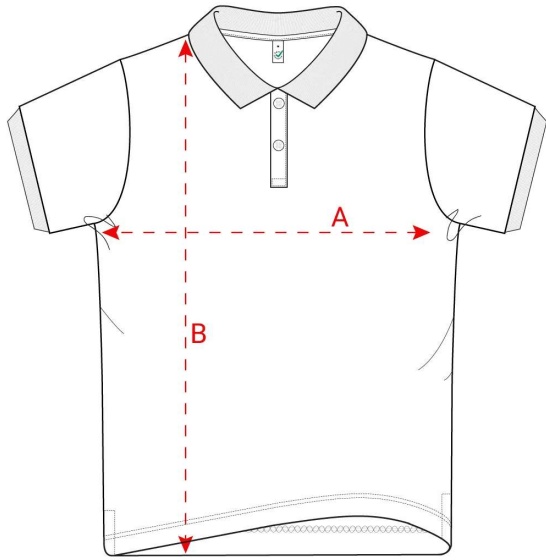

Size spec

# EP40 Earth Positive Piqué Polo Shirt

Size	Width (A)		Length (B)	
	cm	inch	cm	inch
S	51	20	72	28½
M	54	21¼	74	29¼
L	57	22½	76	30
XL	60	23½	78	30¾
2XL	63	24¾	80	31½

Fibre composition: 100% Organic Cotton  
Country of origin: India  
HS code: 6110 2010 00