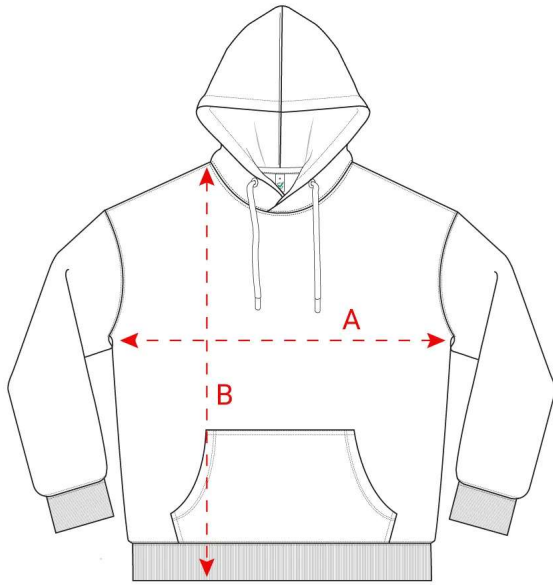

Size spec

EP540 Earth Positive Super Heavy Hoodie

Size	Width (A)		Length (B)	
	cm	inch	cm	inch
XS	53.5	21	66.5	26 ¼
S	56.5	22 ¼	70.5	27 ¾
M	59.5	23 ½	73.5	29
L	62.5	24 ½	75.5	29 ¾
XL	65.5	25 ¾	77.5	30 ½
2XL	68.5	27	79.5	31 ¼
3XL	71.5	28 ¼	80.5	31 ¾

Fibre composition: 100% Organic Cotton
Country of origin: India
HS code: 6110 2091 00