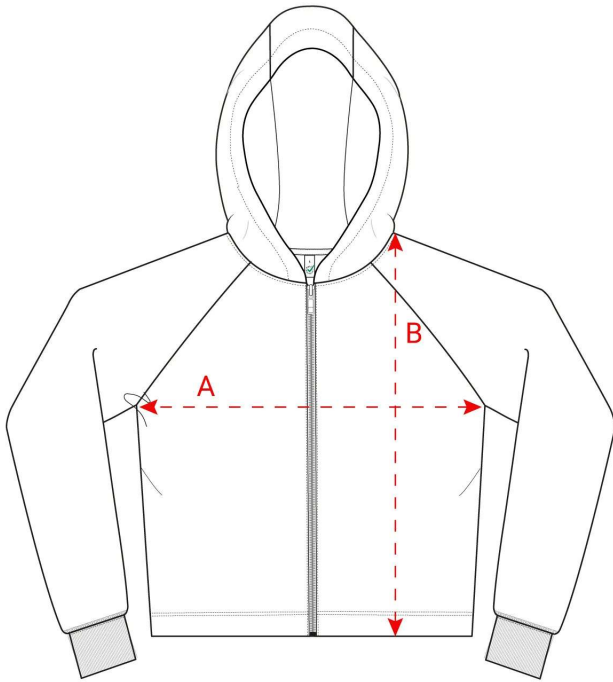

Size spec

# EP320 Earth Positive® Women's Cropped Hoodie

Fibre composition: 100% Organic Cotton  
Country of origin: India  
HS code: 6110 2099 00

Size	Width (A)		Length (B)	
	cm	inch	cm	inch
XS	46.5	18 ¼	49	19 ¼
S	49	19 ¼	51	20
M	51.5	20 ¼	52.5	20 ½
L	54	21 ¼	54	21 ¼
XL	57	22 ½	55	21 ½
2XL	60	23 ½	55	21 ½