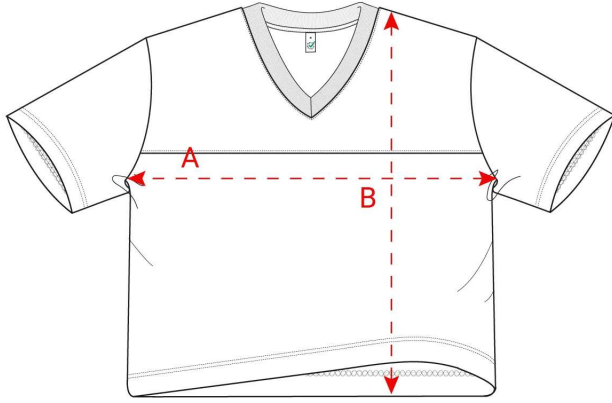

Size spec

EP221 Earth Positive® Women's Oversized Football Jersey

Size	Width (A)		Length (B)	
	cm	inch	cm	inch
2XS	52	20 ½	51	20
XS	54.5	21 ½	54	21 ¼
S	57	22 ½	56	22
M	59.5	23 ½	58	22 ¾
L	62	24 ½	60	23 ½
XL	64.5	25 ½	62	24 ½
2XL	67	26 ½	63	24 ¾

Fibre composition: 100% Organic Cotton

Country of origin: India

HS code: 6110 1000 10

Earth Positive® is a registered trademark of Continental Clothing Co. Ltd, licensed to Earth Positive Future. All rights reserved. © 2026