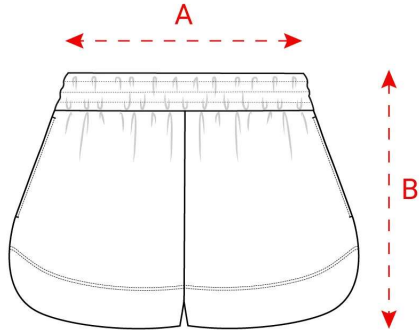

Size spec

EP349

 Earth Positive® Women's Shorts

Size	Width (A)		Length (B)	
	cm	inch	cm	inch
2XS	25	9 ³ / ₄	32	12 ¹ / ₂
XS	28	11	33	13
S	31	12 ¹ / ₄	34	13 ¹ / ₂
M	34	13 ¹ / ₂	35	13 ³ / ₄
L	37	14 ¹ / ₂	36	14 ¹ / ₄
XL	40	15 ³ / ₄	37	14 ¹ / ₂
2XL	43	17	37	14 ¹ / ₂

Fibre composition: 100% Organic Cotton
Country of origin: India
HS code: 6112 1100 00