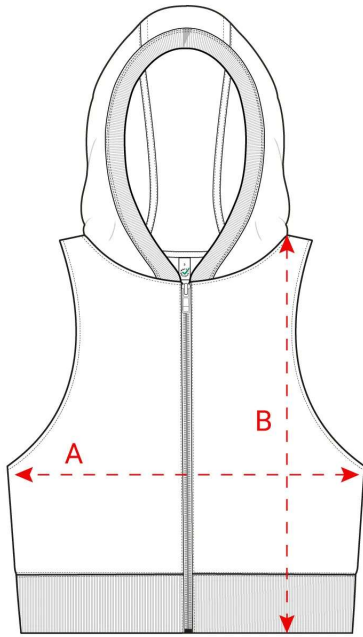

Size spec

# EP318 Earth Positive® Women's Sleeveless Hoodie

Size	Width (A)		Length (B)	
	cm	inch	cm	inch
2XS	39	15 ¼	46	18
XS	41.5	16 ¼	48	18 ¾
S	44	17 ¼	50	19 ¾
M	46.5	18 ¼	51	20
L	49	19 ¼	52	20 ½
XL	52	20 ½	53	20 ¾
2XL	55	21 ¾	54	21 ¼