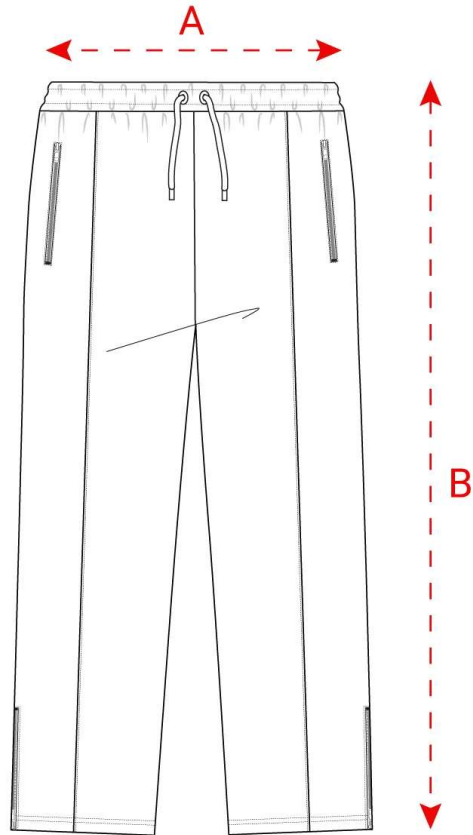

Size spec

EP345 Earth Positive® Sweatpants with Zips

Size	Width (A)		Length (B)	
	cm	inch	cm	inch
XS	34	13 ½	104	41
S	37	14 ½	105	41 ¼
M	40	15 ¾	106	41 ¾
L	43	17	107	42
XL	46	18	108	42 ½
2XL	49	19 ¼	109	42 ¾

Fibre composition: 100% Organic Cotton

Country of origin: India

HS code: 6112 1100 00